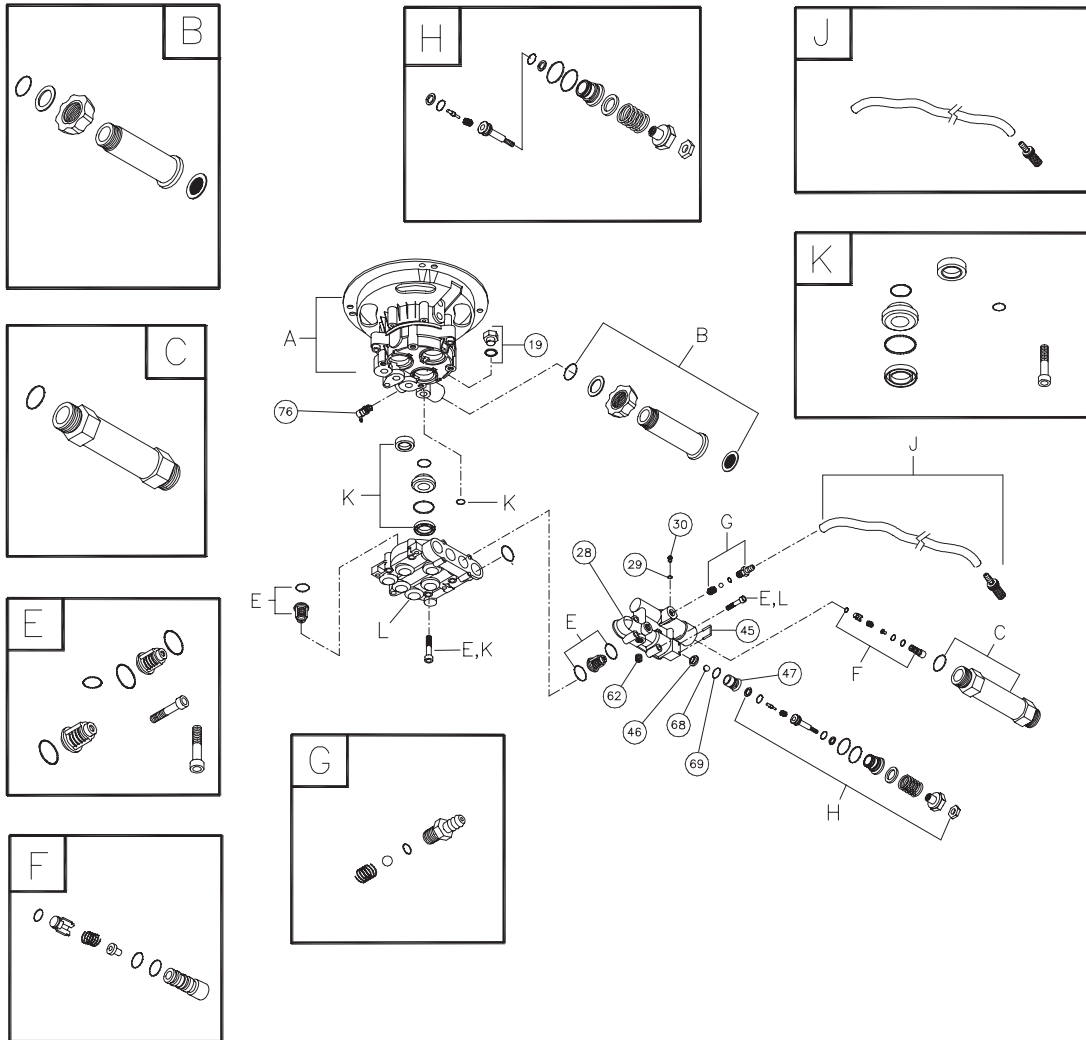

Model No. 020239-0 (2200 PSI Pressure Washer) Manual No. 196242A Revision 0 (01/17/2005)

EXPLODED VIEW AND PARTS LIST - MAIN UNIT

Item	Part #	Description
1	196876GS	BASE
2	B195960GS	HANDLE, Black
3	88934GS	EXTENSION
4	95597GS	BRUSH, Broom
5	196006GS	HOSE
6	192525GS	KIT, Pump/Engine Mounting Hardware
7	88935GS	ADAPTER
8	88185GS	BRUSH, Utility
9	87005AGS	PIN, Quick Release
10	194298GS	RELIEF, Thermal
11	188792GGS	WAND
12	190605GS	ORFICE
13	193482GS	GUN
14	B2203GS	KIT, Fastening Handle
15	192310GS	KIT, Vibration Mount

Item	Part #	Description
16	196895GS	KIT, Wheel
17	23139GS	KEY
18	194216GS	ASSY, Pump (see page 3)
900	§	ENGINE

Items Not Illustrated:

Part #	Description
196242GS	MANUAL, Owners
MS5373	MANUAL, Engine
BB3061BGS	OIL BOTTLE
87815GS	GOGGLES
275034	LABEL, Warning
195959GS	AXLE
196896GS	KIT, Decal, Srv

§ - Contact Engine Manufacturer

EXPLODED VIEW AND PARTS LIST - PUMP

Item	Part #	Description
19	190571GS	CAP, Oil
28	190627GS	MANIFOLD
29	190575GS	O-RING, 4 X 2
30	190576GS	SCREW
45	190578GS	PIN
46	190629GS	VALVE, Seat Plate, Plastic
47	190630GS	VALVE, Seat, Plastic
62	190581GS	CAP, 1/8
68	190582GS	BALL, 7mm SS
69	190584GS	O-RING, 9.25 x 1.78
76	194298GS	RELIEF, Thermal
A	NSP	ASSY, CASE, PISTON

Item	Part #	Description
B	190632GS	KIT, WATER INLET, ALUM
C	190634GS	KIT, OUTLET, ALUM
E	190591GS	KIT, CHECK VALVES
F	190592GS	KIT, INLET CHECK
G	190593GS	KIT, CHEMICAL INJECTION
H	190628GS	KIT, UNLOADER STEM
J	189971GS	KIT, CHEMICAL HOSE
K	190636GS	KIT, SEAL SET
L	NSP	KIT, HEAD ALUM