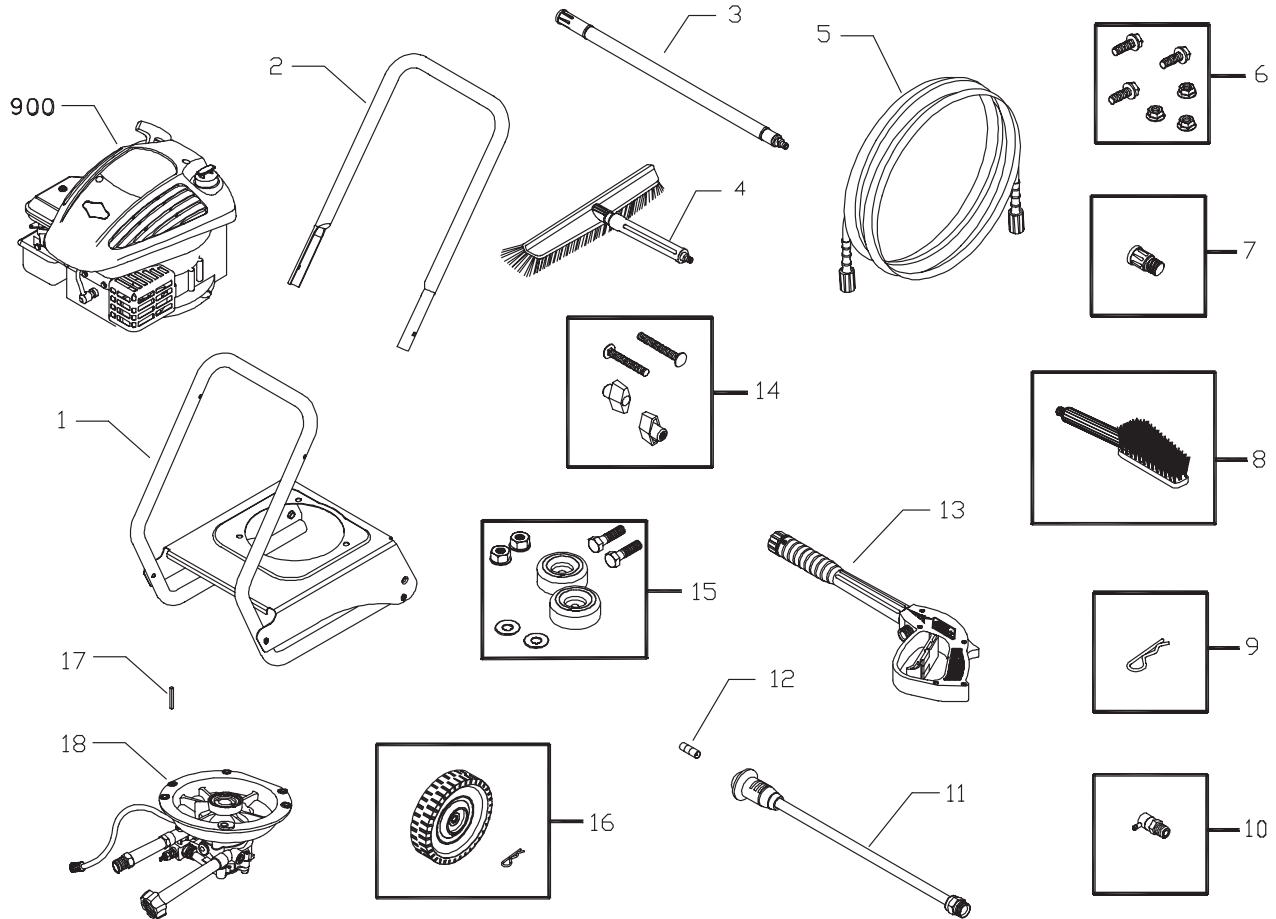

Model No. 020239-0 (2200 PSI Pressure Washer) Manual No. 196242A Revision 0 (01/17/2005)

EXPLODED VIEW AND PARTS LIST - MAIN UNIT

Item	Part #	Description
1	196876GS	BASE
2	B195960GS	HANDLE, Black
3	88934GS	EXTENSION
4	95597GS	BRUSH, Broom
5	196006GS	HOSE
6	192525GS	KIT, Pump/Engine Mounting Hardware
7	88935GS	ADAPTER
8	88185GS	BRUSH, Utility
9	87005AGS	PIN, Quick Release
10	194298GS	RELIEF, Thermal
11	188792GGS	WAND
12	190605GS	ORFICE
13	193482GS	GUN
14	B2203GS	KIT, Fastening Handle
15	192310GS	KIT, Vibration Mount

Item	Part #	Description
16	196895GS	KIT, Wheel
17	23139GS	KEY
18	194216GS	ASSY, Pump (see page 3)
900	§	ENGINE

Items Not Illustrated:

Part #	Description
196242GS	MANUAL, Owners
MS5373	MANUAL, Engine
BB3061BGS	OIL BOTTLE
87815GS	GOGGLES
275034	LABEL, Warning
195959GS	AXLE
196896GS	KIT, Decal, Srv

§ - Contact Engine Manufacturer

EXPLODED VIEW AND PARTS LIST - PUMP

Item	Part #	Description
19	190571GS	CAP, Oil
28	190627GS	MANIFOLD
29	190575GS	O-RING, 4 X 2
30	190576GS	SCREW
45	190578GS	PIN
46	190629GS	VALVE, Seat Plate, Plastic
47	190630GS	VALVE, Seat, Plastic
62	190581GS	CAP, 1/8
68	190582GS	BALL, 7mm SS
69	190584GS	O-RING, 9.25 x 1.78
76	194298GS	RELIEF, Thermal
A	NSP	ASSY, CASE, PISTON

Item	Part #	Description
B	190632GS	KIT, WATER INLET, ALUM
C	190634GS	KIT, OUTLET, ALUM
E	190591GS	KIT, CHECK VALVES
F	190592GS	KIT, INLET CHECK
G	190593GS	KIT, CHEMICAL INJECTION
H	190628GS	KIT, UNLOADER STEM
J	189971GS	KIT, CHEMICAL HOSE
K	190636GS	KIT, SEAL SET
L	NSP	KIT, HEAD ALUM